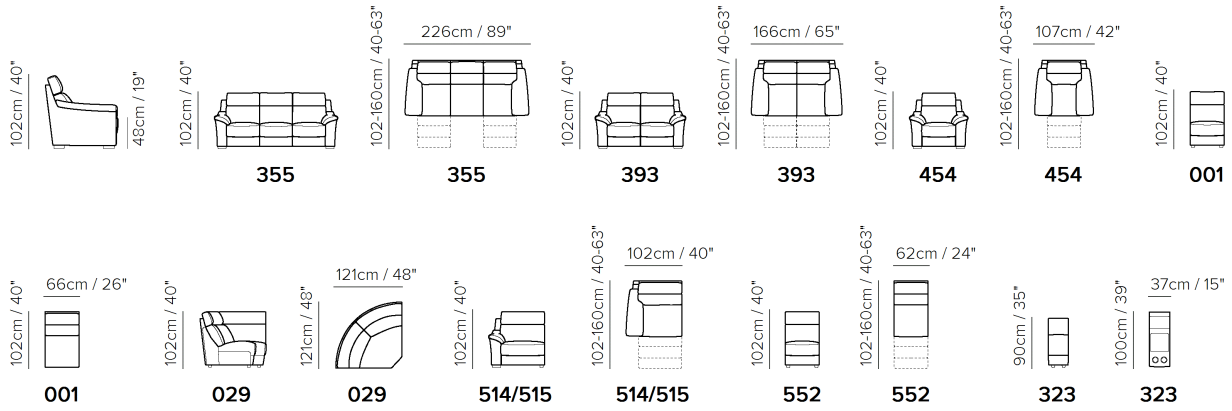

U334

SCHEMATICS

COMPOSITION EXAMPLES